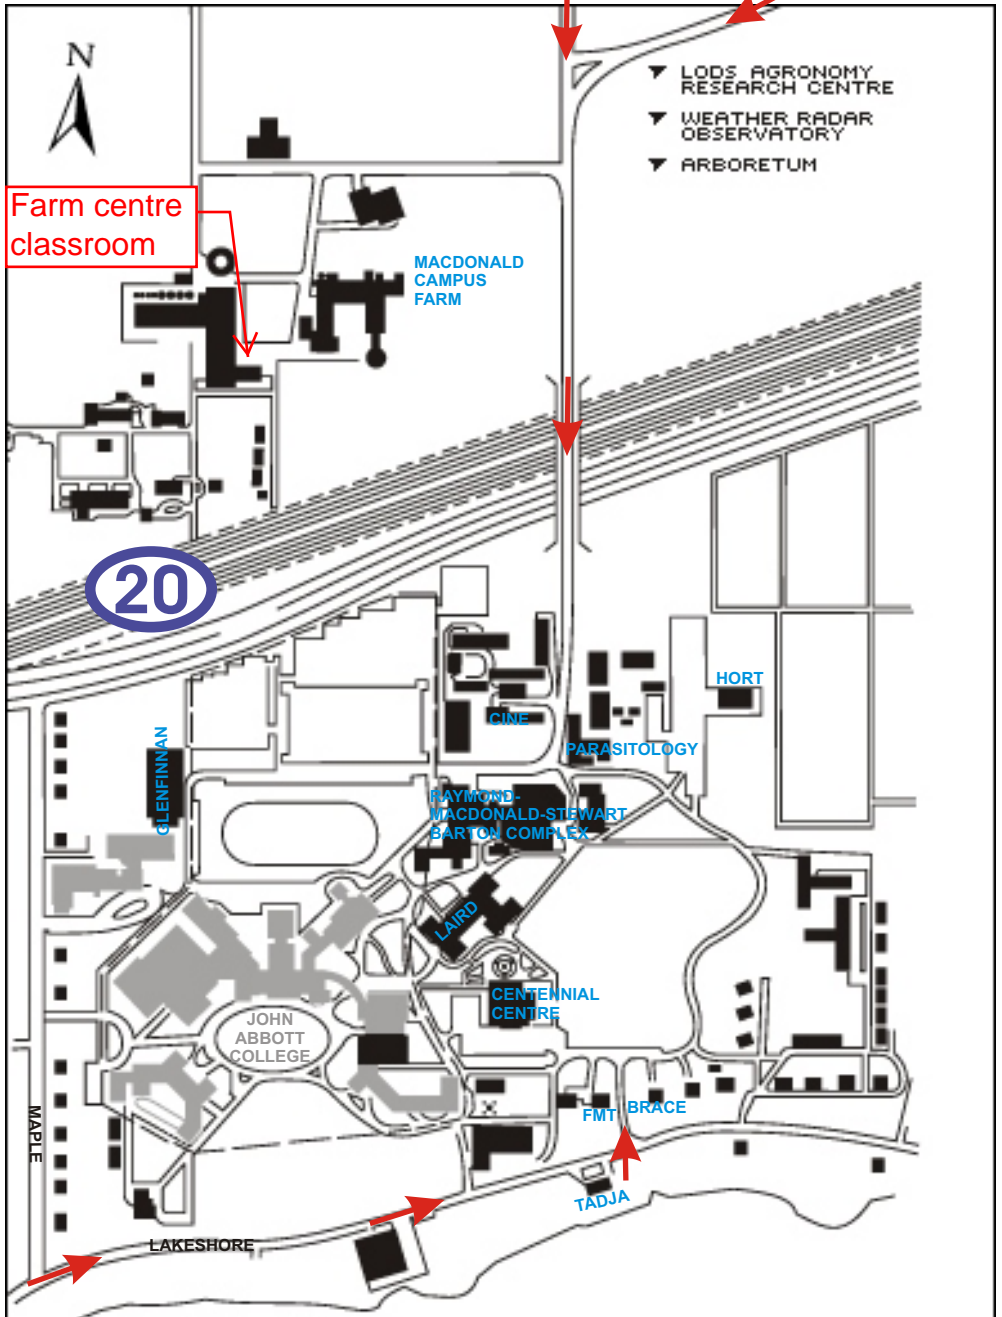

**EXIT/SORTIE 41
HIGHWAY/AUTOROUTE 40**

FROM WEST/DE L'OUEST

FROM EAST/DE L'EST

**EXIT/SORTIE 39
HIGHWAY/AUTOROUTE 20**

**FOLLOW ST-PIERRE (SOUTH) TO RUE STE-ANNE (LAKESHORE)
TURN EAST (LEFT) AND CONTINUE TO CAMPUS GATES**